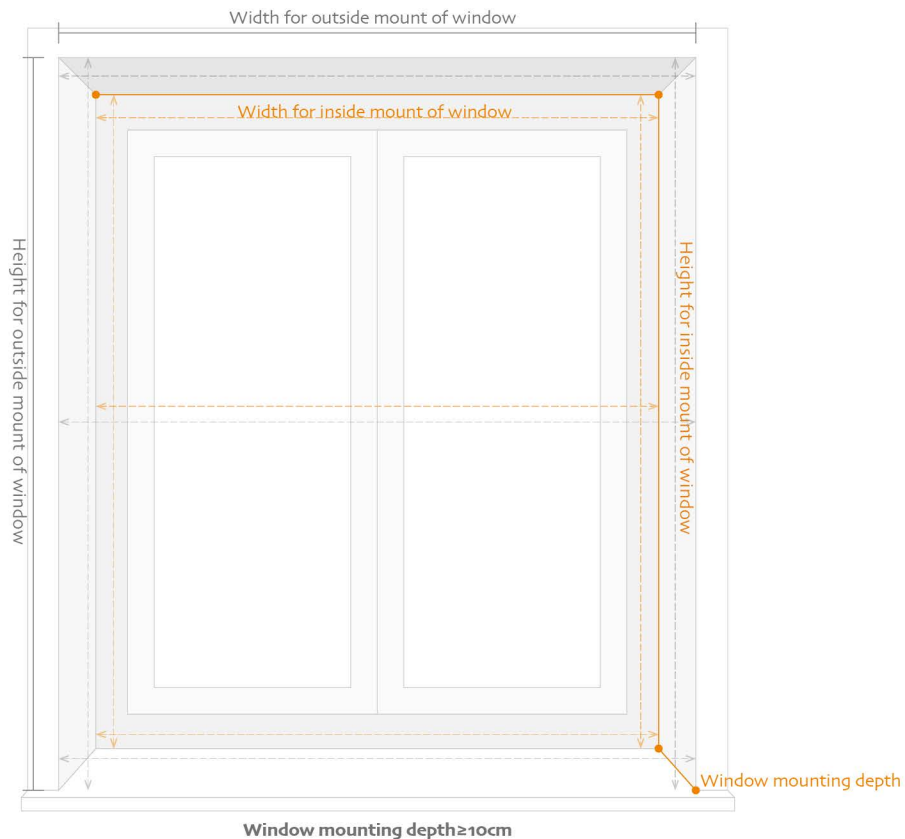

Measuring method

Installation of window blinds have two methods: inside mount & outside mount.

Measuring method for Inside mount:

Horizontal direction (Width) measure inside of window: top, middle and bottom three points (as below pics in orange line show)

Vertical direction (Height) measure inside of window: left and right side (as below pic in orange line show)

The sizes for window's width & height **choose the minimum ones** as the window size. **For width of ready made blinds, advise to deduct 5-10mm for tolerance.**

Measure method for Outside mount:

Horizontal direction (Width) measure outside of window: top, middle and bottom three points (as below pics in grey line show)

Vertical direction (Height) measure outside of window: left and right side (as below pic in grey line show)

The sizes for window's width & height **choose the maximum ones** as the window size. **For width of ready made blinds, advise to add 100mm for Window's width& height to make sure blinds total cover the window frame.**