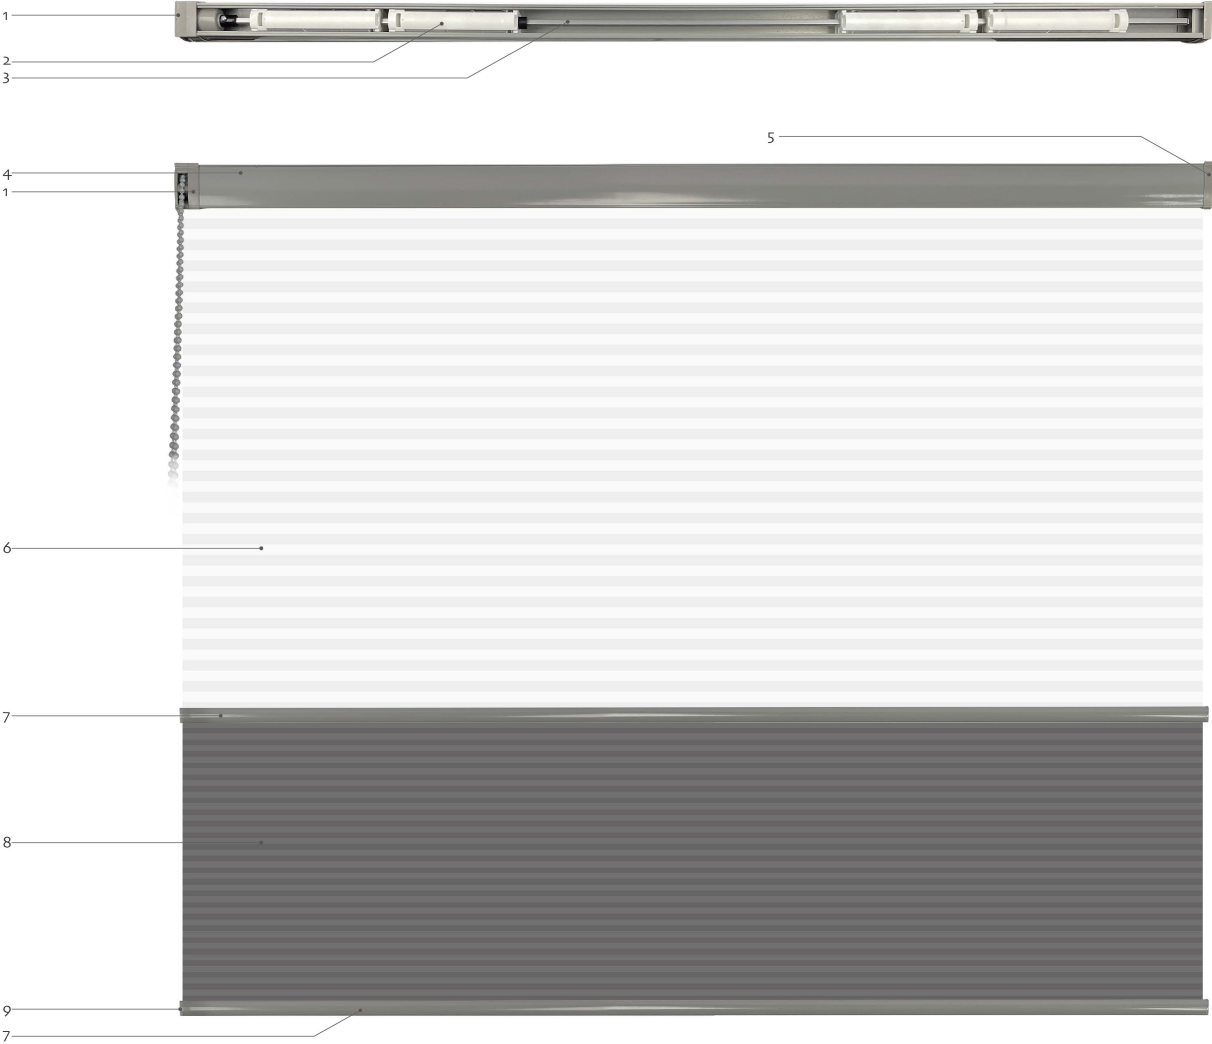

RICH IN ARTISTIC ATMOSPHERE

Dining room

MORE WARM

Hotel

CAN BE APPLIED TO HOTEL
ROOMS AND LOBBIES

Structural diagram

- 1. Chain & clutch
- 2. Reel
- 3. Transmisson rod
- 4. Top track

- 5. Caps
- 6. Fabric(Light filtering)
- 7. Bottom rail
- 8. Fabric(blackout)

- 9. Bottom rail caps

Components List(38/45mm)

Chain & clutch		<p>Size: 56x51mm Material: POM Color: Optional Chain color: Optional</p>
Fabric		<p>Size:38/45mm Material: Polyester 100% Color: White There are more colors available, please contact customer service for all electronic and physical color cards.</p>
Top track		<p>Size: 56x51mm Material: Aluminum Thickness: 1.2mm Color: White Color could be customized (MOQ:500pcs)</p>
Reel		<p>Size: 40x38x125mm Material: POM Color: White</p>
Caps		<p>Size: 60x52mm Material: POM Color: White Match with top cover</p>
Transmission rod		<p>Size:4x4mm Material:Aluminum Color:Aolly</p>
Bottom rail		<p>Size: 50x12mm Material: Aluminum Colour: Optional Thickness: 1.0mm Heavy Duty Bottom rails</p>
Bottom rail caps		<p>Size: 50x12mm Material: POM Colour: Clear</p>
Bracket		<p>Size: 73x30x37mm(L x W x H) Material: 304 Steel + POM Spring Insert Clip fix and easy mounting Perfect privacy after mounting</p>
Expansion screws		<p>Size:M6x30mm</p>