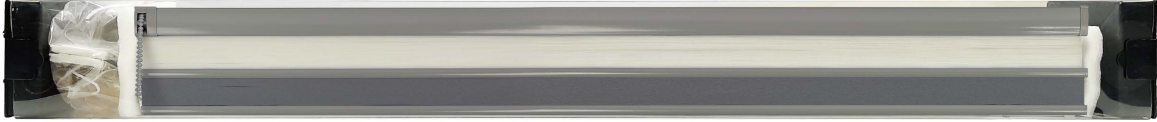

Installation Type

Inside mount

Outside mount

How to determine the installation type?

Sliding window
INSIDE MOUNT
/OUTSIDE MOUNT

Inside open window
OUTSIDE MOUNT

Outside open window
INSIDE MOUNT
/OUTSIDE MOUNT

Package types

Inner packing

Clear PVC Box

Air bubble wrap

Outer Packing

5 layers thicken carton + angle protection for 4 edges

Packing Real Site

Tianjin Hunters Technology Co., Ltd