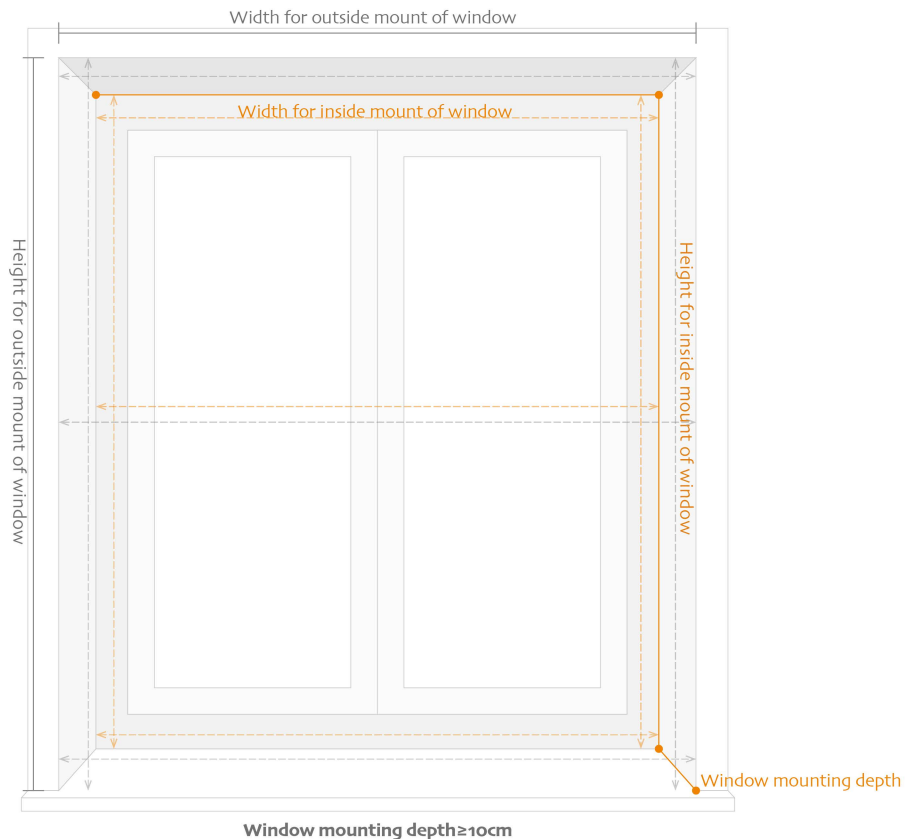

Measuring method

Installation of honeycomb blinds have two methods: inside mount & outside mount.

Measuring method for Inside mount:

Horizontal direction (Width) measure inside of window: top, middle and bottom three points (as below pics in orange line show)

Vertical direction (Height) measure inside of window: left and right side (as below pic in orange line show)

The sizes for window's width & height **choose the minimum ones** as the window size. **For width of ready made blinds, advise to deduct 5-10mm for tolerance.**

Measure method for Outside mount:

Horizontal direction (Width) measure inside of window: top, middle and bottom three points (as below pics in grey line show)

Vertical direction (Height) measure inside of window: left and right side (as below pic in grey line show)

The sizes for window's width & height **choose the maximum ones** as the window size. **For width of ready made blinds, advise to add 100mm for Window's width& height to make sure blinds total cover the window frame.**